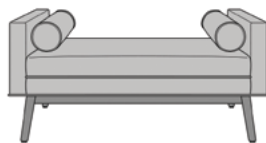

TIN111
60W 20D 25.5H
25.5AH