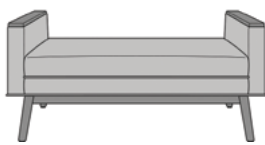

TIN120
60W 20D 25.5H
25.5AH