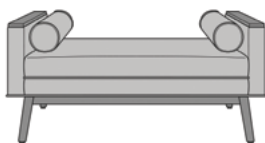

TIN121
60W 20D 25.5H
25.5AH