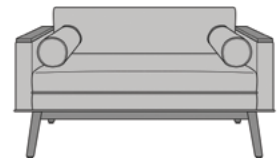

TINB21
60W 25.5D 29.5H
25.5AH

kwalu | Furnishing the Future™

6160 Peachtree Dunwoody Rd. Building C, Atlanta, GA 30328

1-877-MY-KWALU kwalu.com